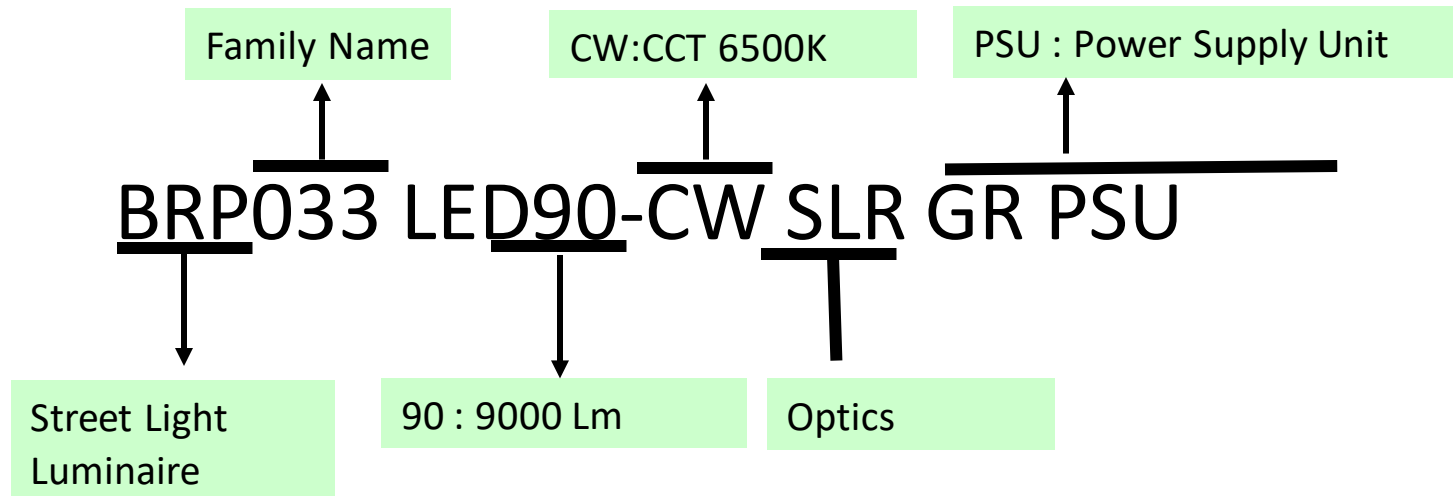

Ordering Codes

12NC	Product Description
919415920097	BRP029 LED25 CW SLR GR PSU
919415920098	BRP029 LED25 WW SLR GR PSU
919415920007	BRP030 LED35 CW SLR GR PSU
919415920124	BRP030 LED35 WW SLR GR PSU
919415920008	BRP031 LED45 CW SLR GR PSU
919415920125	BRP031 LED45 WW SLR GR PSU
919415920009	BRP032 LED70 CW SLR GR PSU
919415920126	BRP032 LED70 WW SLR GR PSU
919415920104	BRP033 LED90 CW SLR GR PSU
919415920105	BRP033 LED90 WW SLR GR PSU