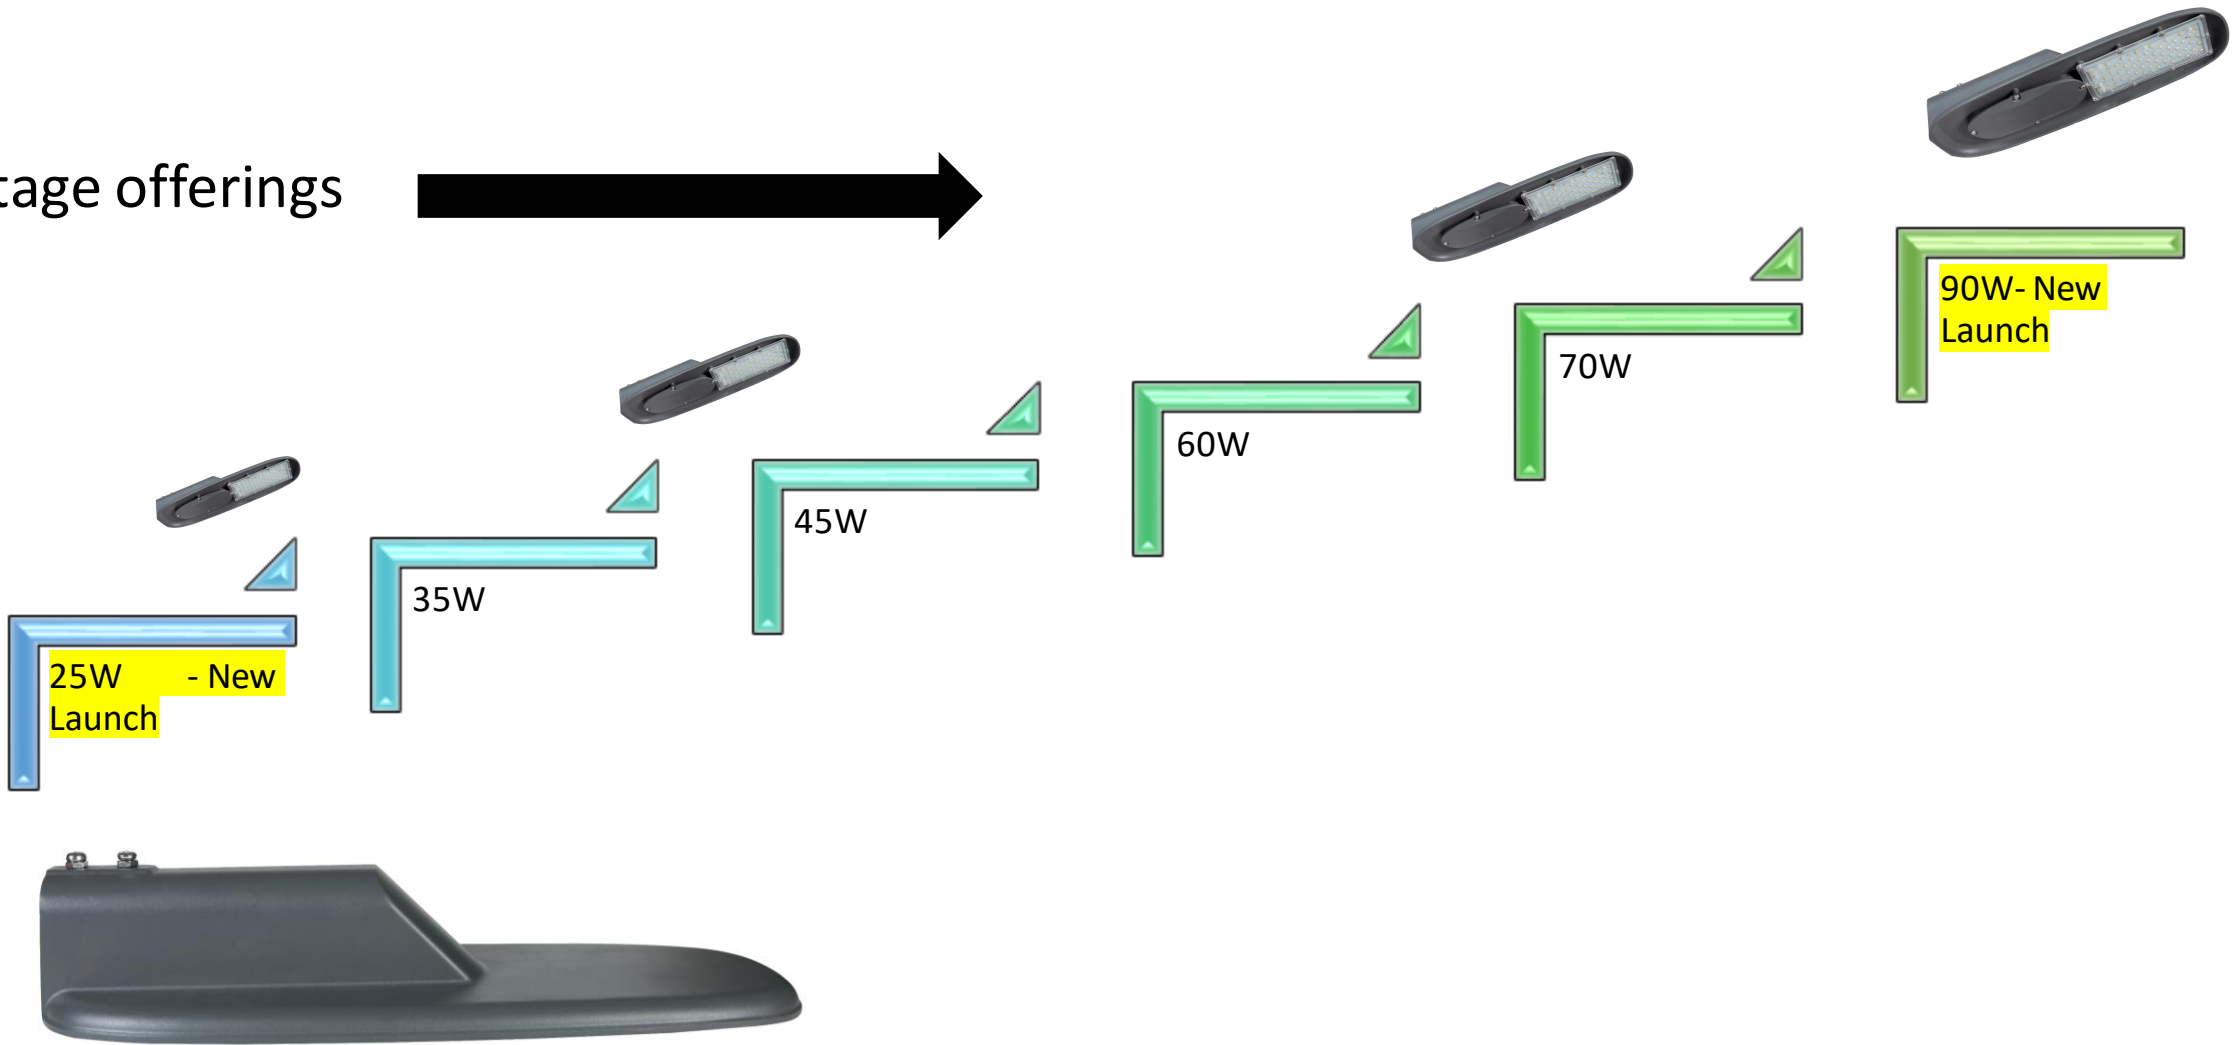

Multiple offerings- Solution to all applications

Wattage offerings